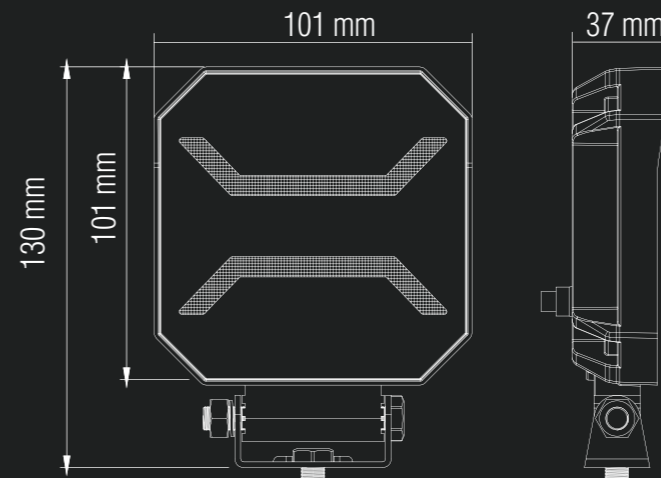

DARK GHOST SERIES LED WORK LIGHT

E-approved as Driving Light ECE R10.

CSPR25
Class 3

Adjustable Bracket : 304 Stainless Steel, Black Coating.

Support réglable : Acier inoxydable 304, revêtement noir.

Housing : Aluminum.
Matériau: Aluminium.

Lens : Polycarbonate.
Lentille : Polycarbonate.

ECE R10
E-Mark Approved.

Fully Sealed And Waterproof :
Entièrement scellé et étanche :
IP67-IP69k

LMD-WLPW-1014
1 lux @ 118m | Width: 20m
Lumen: 1.500 lm
Wattage: 14W
Voltage: 10-30V
Housing: Aluminum
Lens: Polycarbonate
Weight: 0.35 kg
IP Rating: IP67-IP69K
E-mark Approved: ECE R10

DIMENSIONS : 101 x 130 x 37 mm

LMD-WLP-1014W
White Position Light
Feu de position Blanc

LMD-WLP-1014A
Amber Position Light
Feu de position Orange

LMD-WLP-1014R
Red Position Light
Feu de position Rouge

Here is our entry-level conventional work light, equipped with a position light available in white, amber, or red. This model features a 14W work light, making it an excellent supplementary spotlight for specific applications. Its beam, which is rather medium-oriented, allows for an effective combination of proximity and range.