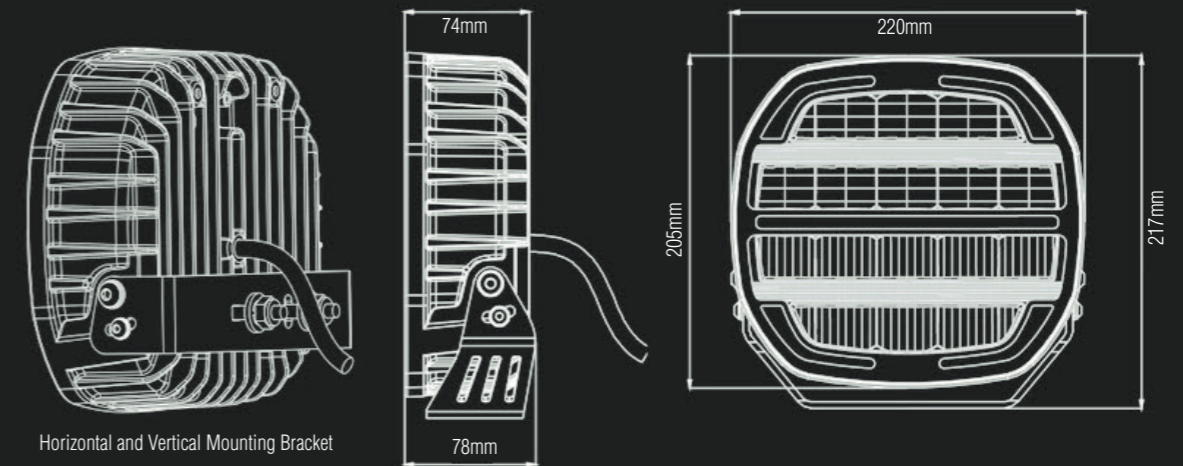

Housing : Aluminum.
Matériau: Aluminium.

Lens : Polycarbonate.

Fully Sealed And Waterproof :
Entièrement scellé et étanche :
IP68

Adjustable Bracket : 304 Stainless Steel, Black Coating.
Support réglable : Acier inoxydable 304, revêtement noir.

NIGHT SEEKER 9 - COMBO BEAM

DIMENSIONS : 220 x 205 x 74 mm

LMD-SKR-9

1 lux @ 667m | Width: 72m
Lumen: 16.000 lm
Wattage: 160W
Voltage: 9-36V
Housing: Aluminum
Lens: Polycarbonate
Weight: 2.7kg
IP Rating: IP68
E-mark Approved:
ECE R10, R148, R149

NIGHT SEEKER 7 - COMBO BEAM

DIMENSIONS : 171 x 159 x 65 mm

LMD-SKR-7

1 lux @ 516m | Width: 54m
Lumen: 13.104 lm
Wattage: 120W
Voltage: 9-36V
Housing: Aluminum
Lens: Polycarbonate
Weight: 1kg
IP Rating: IP68
E-mark Approved:
ECE R10, R148, R149