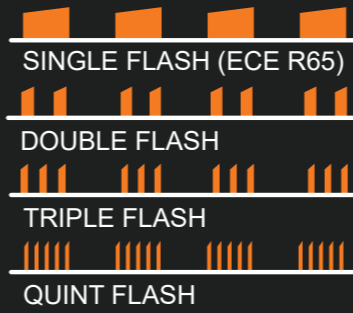

LUMIDRIVE[®]
LIGHT UP YOUR RIDE

LED DRIVING LIGHT

RAYZOR

DYNAMIC
POSITION LIGHT

RAYZOR SERIES LED DRIVING LIGHT

E-approved as Driving Light ECE R10, ECE R148, ECE R149, R65.

RAYZOR

Selectable **DYNAMIC** Position Light :

WHITE or AMBER.

Feu de position **DYNAMIQUE** sélectionnable :

BLANC ou ORANGE.

Housing : Aluminum.
Matériau: Aluminium.

Lens : Polycarbonate.

4 MODES FLASH WARNING LIGHT.
Single Flash : ECE R65.

ECE R10, R65, R148, R149
E-Mark Approved.

Adjustable Bracket : 304 Stainless Steel, Black Coating.
Support réglable : Acier inoxydable 304, revêtement noir.

4 FLASH MODES - WARNING LIGHT

ALTERNATING OR SYNCHRONIZED OPERATIONS

OPÉRATIONS ALTERNÉES OU SYNCHRONISÉES

LMD-RZR-9

- 1 lux @ 470m** | Width: 70m
- Lumen:** 9.000 lm
- Wattage:** 100W
- Voltage:** 10-30V
- Housing:** Aluminum
- Lens:** Polycarbonate
- Weight:** 2,188 kg
- IP Rating:** IP67-IP69K
- E-mark Approved:** ECE R10, R148, R149, R65