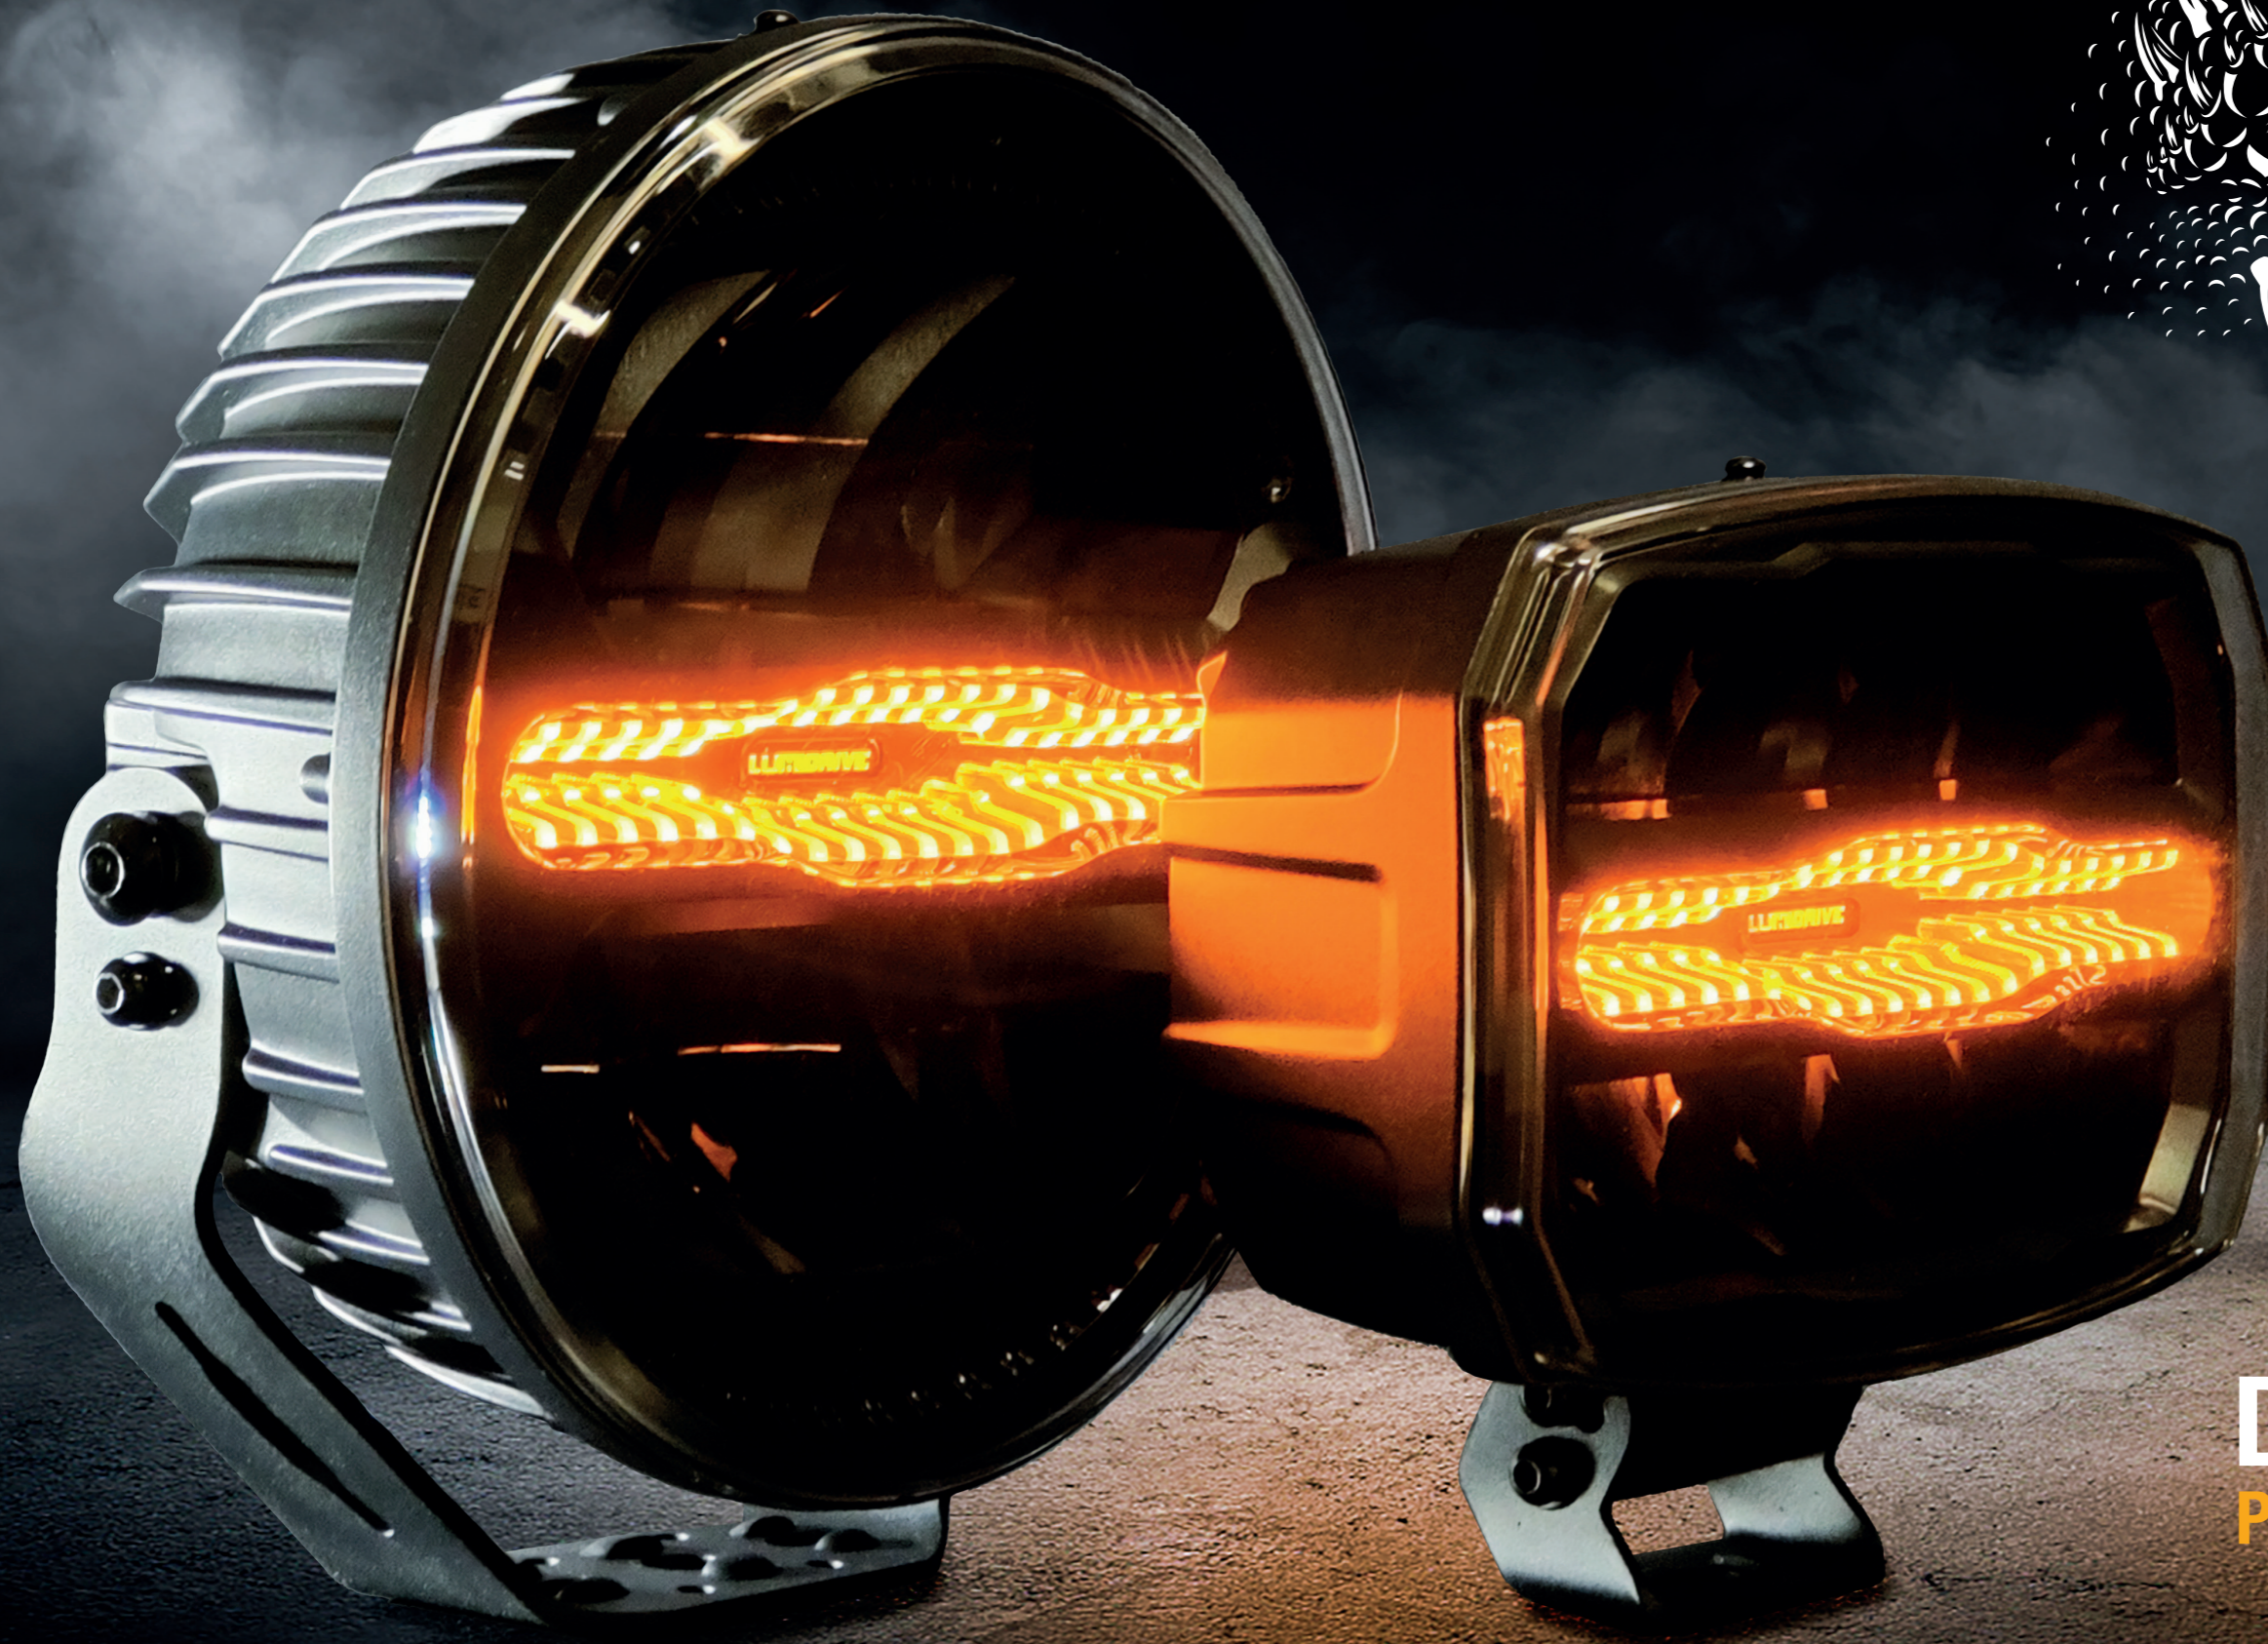

LUMIDRIVE[®]
LIGHT UP YOUR RIDE

LED DRIVING LIGHT

RAYZOR

DYNAMIC
POSITION LIGHT

RAYZOR SERIES LED DRIVING LIGHT

E-approved as Driving Light ECE R10, ECE R148, ECE R149, R65.

RAYZOR

Selectable **DYNAMIC** Position Light :

WHITE or AMBER.

Feu de position **DYNAMIQUE** sélectionnable :

BLANC ou ORANGE.

Housing : Aluminum.
Matériau: Aluminium.

Lens : Polycarbonate.

4 MODES FLASH WARNING LIGHT.
Single Flash : ECE R65.

ECE R10, R65, R148, R149
E-Mark Approved.

LMD-RZR-9

- 1 lux @ 470m** | Width: 70m
- Lumen:** 9.000 lm
- Wattage:** 100W
- Voltage:** 10-30V
- Housing:** Aluminum
- Lens:** Polycarbonate
- Weight:** 2,188 kg
- IP Rating:** IP67-IP69K
- E-mark Approved:** ECE R10, R148, R149, R65

DIMENSIONS : 228.5 x 228.5 x 97.8 mm

UK The Rayzor series was born from a strong desire: to combine style and aggressiveness! Two models have emerged, the Rayzor Round and the Rayzor Square (p.30). Needless to say, these long-range lights will not go unnoticed. With its ultra-black design that gives it a unique look, both elegant and discreet, its ultra-detailed position light, inspired by mini fins, emits an intense light that will catch everyone's attention. Optimized to deliver maximum power and a perfectly balanced beam, it incorporates the latest advancements in lighting technology. You will find, among other features: A dynamic position light | An ECE R65 flash function | Three additional operational flash modes | A sectionable position light (White or Amber). All of this comes with a 6-pin DEUTSCH connector for simplified installation.