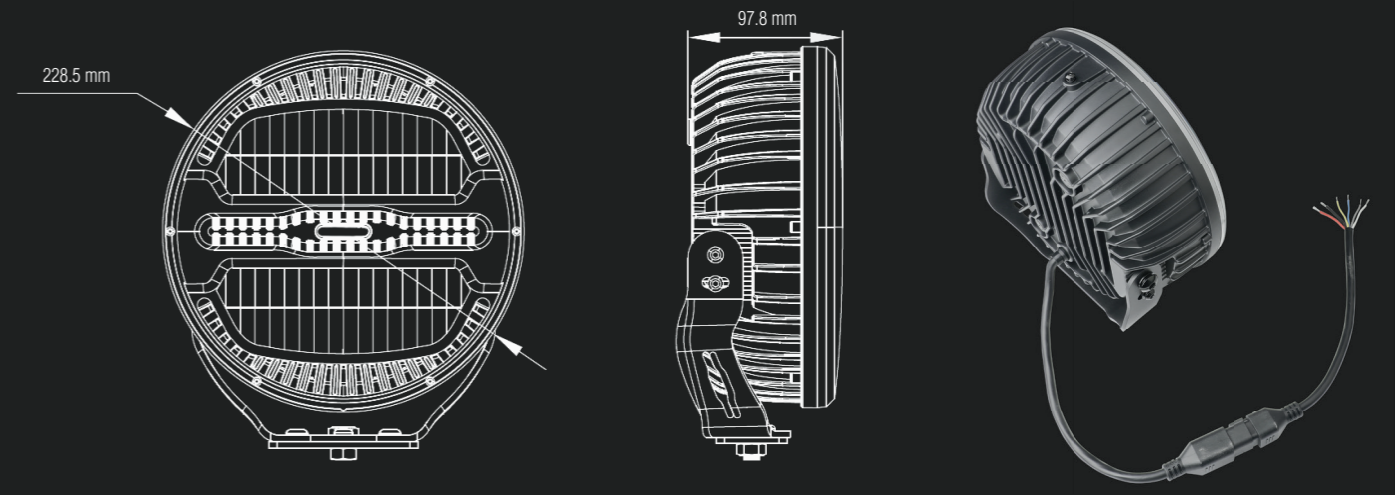

WHITE or AMBER.

Feu de position **DYNAMIQUE** sélectionnable :

BLANC ou ORANGE.

Housing : Aluminum.
Matériau: Aluminium.

Lens : Polycarbonate.

4 MODES FLASH WARNING LIGHT.
Single Flash : ECE R65.

ECE R10, R65, R148, R149
E-Mark Approved.

Adjustable Bracket : 304 Stainless Steel, Black Coating.
Support réglable : Acier inoxydable 304, revêtement noir.

4 FLASH MODES - WARNING LIGHT

ALTERNATING OR SYNCHRONIZED OPERATIONS

OPÉRATIONS ALTERNÉES OU SYNCHRONISÉES

LMD-RZR-9

- 1 lux @ 470m** | Width: 70m
- Lumen:** 9.000 lm
- Wattage:** 100W
- Voltage:** 10-30V
- Housing:** Aluminum
- Lens:** Polycarbonate
- Weight:** 2,188 kg
- IP Rating:** IP67-IP69K
- E-mark Approved:** ECE R10, R148, R149, R65

DIMENSIONS : 228.5 x 228.5 x 97.8 mm

UK The Rayzor series was born from a strong desire: to combine style and aggressiveness! Two models have emerged, the Rayzor Round and the Rayzor Square (p.30). Needless to say, these long-range lights will not go unnoticed. With its ultra-black design that gives it a unique look, both elegant and discreet, its ultra-detailed position light, inspired by mini fins, emits an intense light that will catch everyone's attention. Optimized to deliver maximum power and a perfectly balanced beam, it incorporates the latest advancements in lighting technology. You will find, among other features: A dynamic position light | An ECE R65 flash function | Three additional operational flash modes | A sectionable position light (White or Amber). All of this comes with a 6-pin DEUTSCH connector for simplified installation.